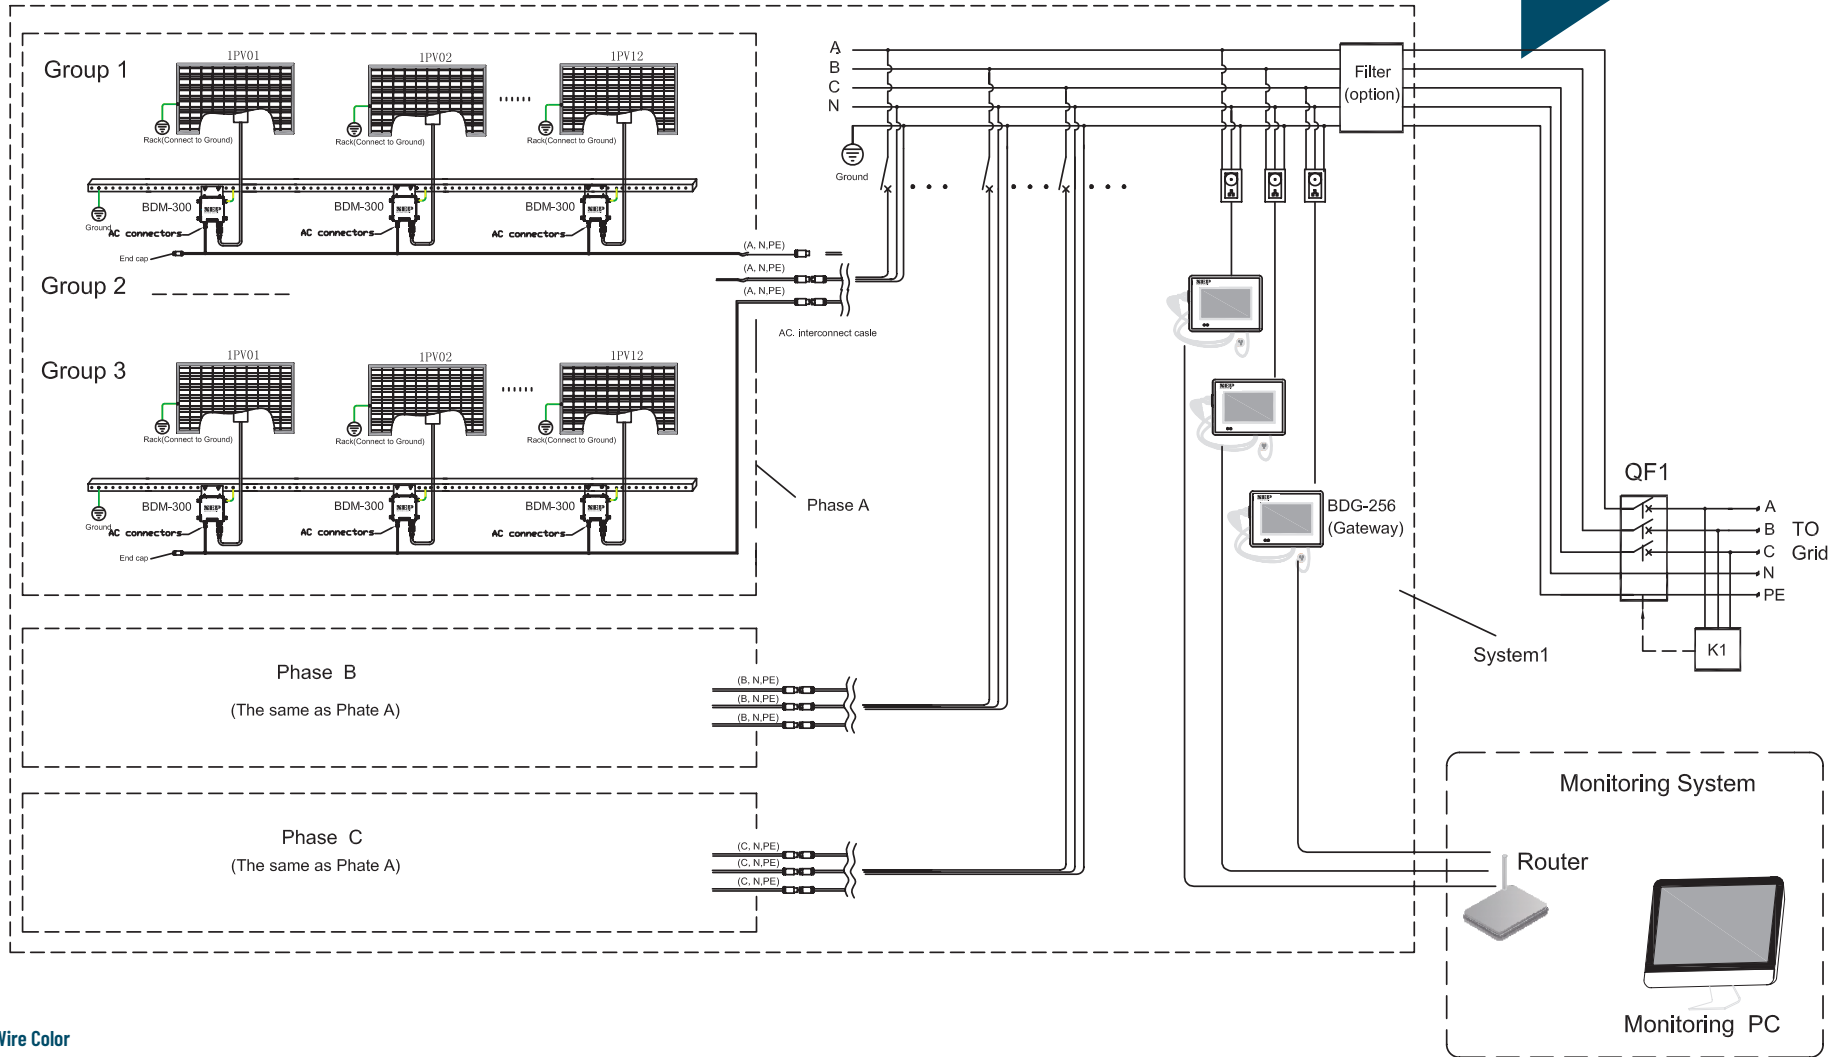

# BDM-300 Wiring Diagram, Three phase for Europe

## Wire Color

	Europe	Australia	Quantity:		Material:				
A/B/C	Brown	Red	Designed by:	Checked by:	Approved by:	Date:	Edition:	Scale:	
N	Blue	Black				Title: PV System			
PE	Green/Yellow					Drawing number:		Sheet 1 of 1	

- K1: Grid feeder protection relay** protection levels and trip time set according to utility requirement
- QF1: Three phase circuit breaker** controlled by the protection relay